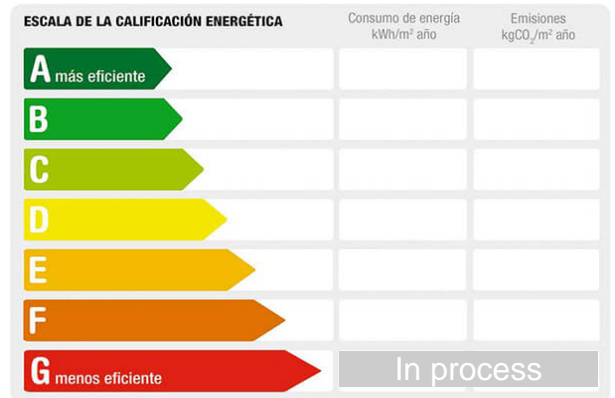

Gestión Inmobiliaria

Address: La Hiruela
Floor: 5
Town: Madrid
Province: Madrid
Postal code: 28035
Zone: Peñagrande

Sqm built: 57	Floor: stoneware	Living area: 48
Garages: 1	Hot water: individual	Sqm terrace: 6
Terraces: 1	Bedrooms: 1	Bathrooms: 1
Outward/Inward: outward	Cupboards: 2	